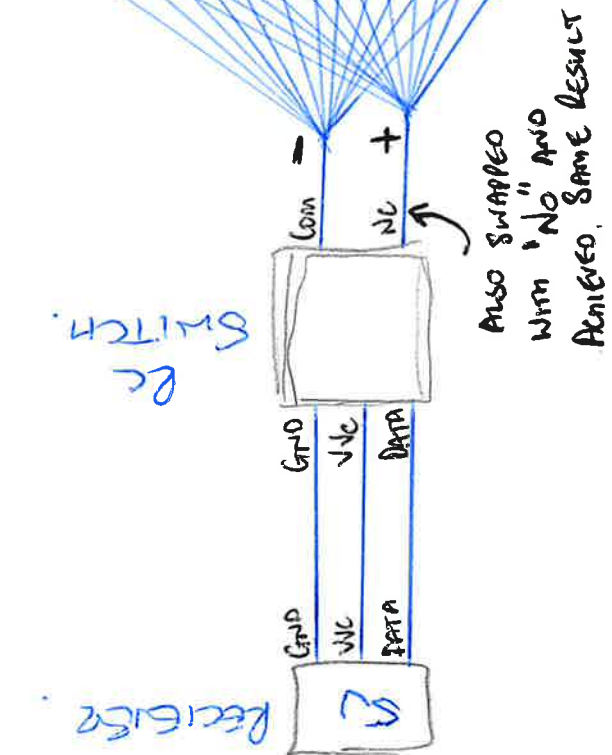

All LIGHTS SWITCH ON

All LIGHTS SWITCH ON

RC SWITCH DOES NOT ACTIVATE. LIGHTS DO NOT SWITCH ON

ALSO SWAPPED WITH "NO" AND ACHIEVED SAME RESULT

RC SWITCH ACTIVATES LIGHTS. DO NOT SWITCH ON

ALSO SWAPPED WITH "NO" AND ACHIEVED SAME RESULT