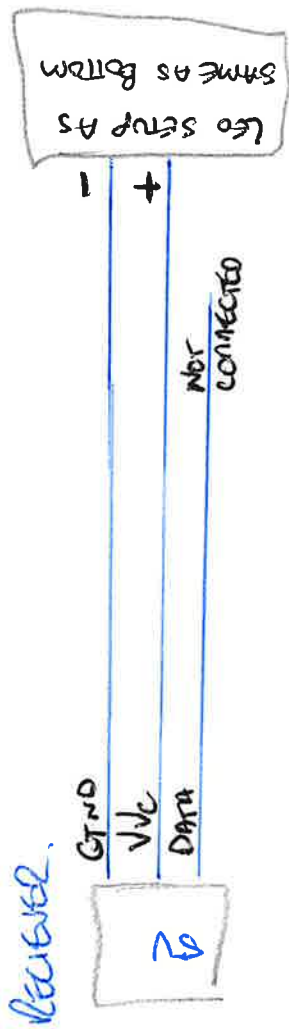

All LIGHTS SWITCH ON

All LIGHTS SWITCH ON

RC SWITCH DOES NOT ACTIVATE. LIGHTS DO NOT SWITCH ON

ALSO SWAPPED WITH "NO" AND ACHIEVED SAME RESULT

RC SWITCH ACTIVATES LIGHTS. DO NOT SWITCH ON

ALSO SWAPPED WITH "NO" AND ACHIEVED SAME RESULT