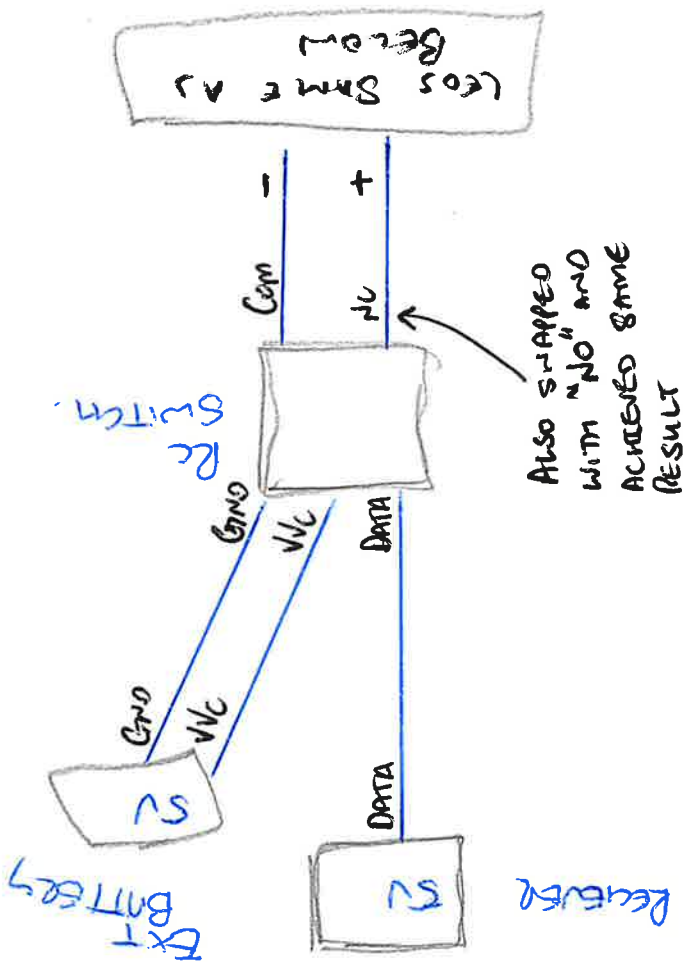

All LIGHTS SWITCH ON

All LIGHTS SWITCH ON

RC SWITCH DOES NOT ACTIVATE. LIGHTS DO NOT SWITCH ON

ALSO SWAPPED WITH "NO" AND ACHIEVED SAME RESULT

RC SWITCH ACTIVATES LIGHTS. DO NOT SWITCH ON

ALSO SWAPPED WITH "NO" AND ACHIEVED SAME RESULT