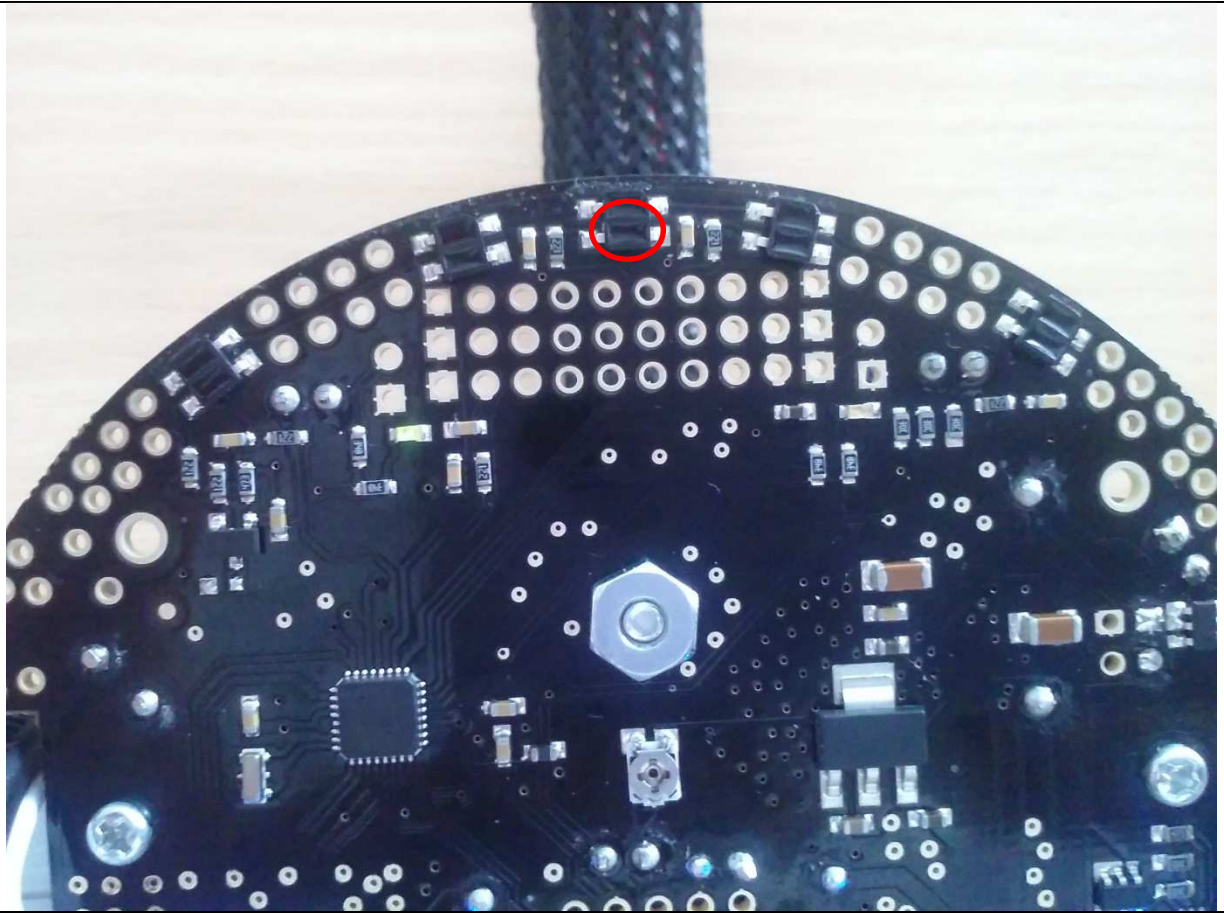

3pi damaged

Top view

3pi damaged

Bottom view

3pi damaged

Bottom view- IR LEDS that never turn on

A other 3pi **NOT** dammaged

Bottom view- IR LEDS turning on