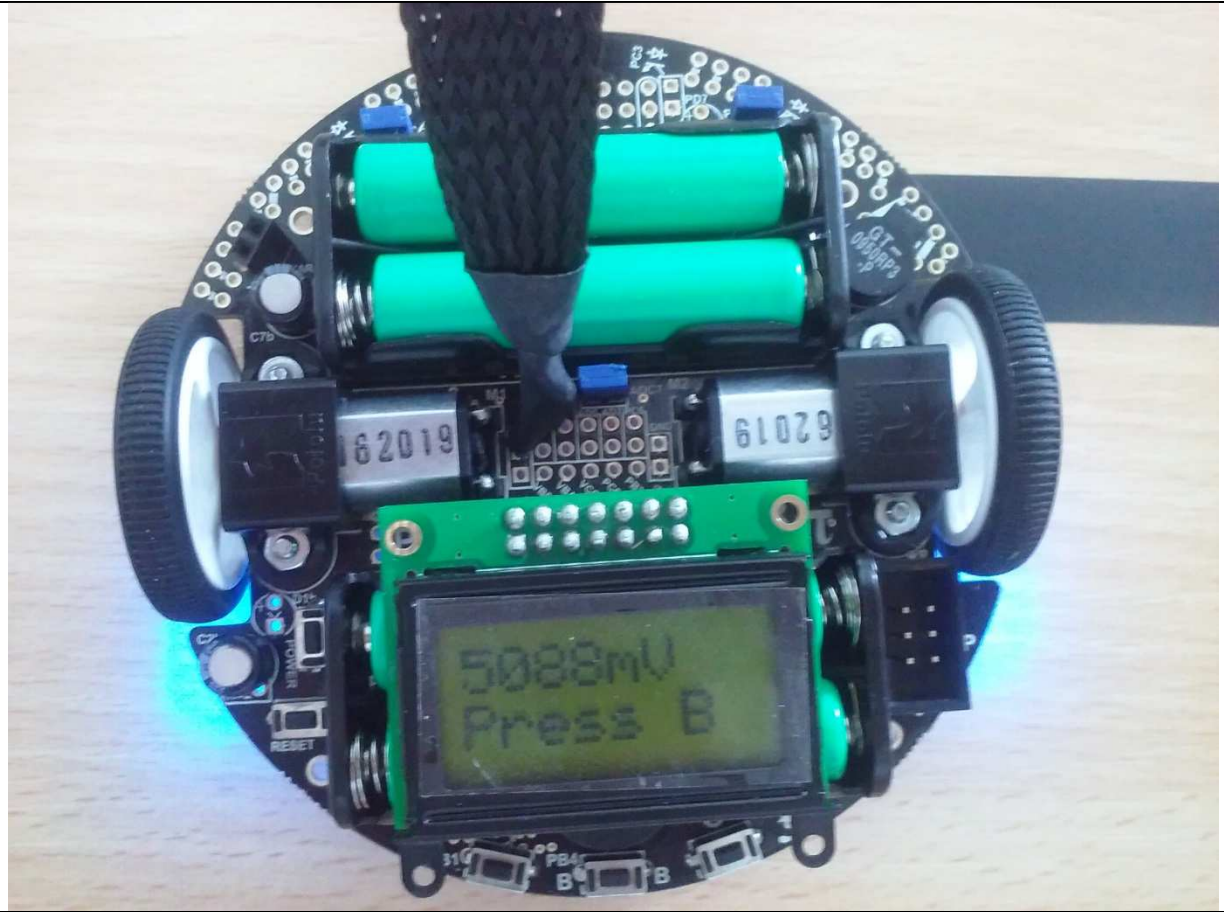

3pi damaged

Top view

3pi damaged

Bottom view

3pi damaged

Bottom view- IR LEDS that never turn on

A other 3pi **NOT** dammaged

Bottom view- IR LEDS turning on