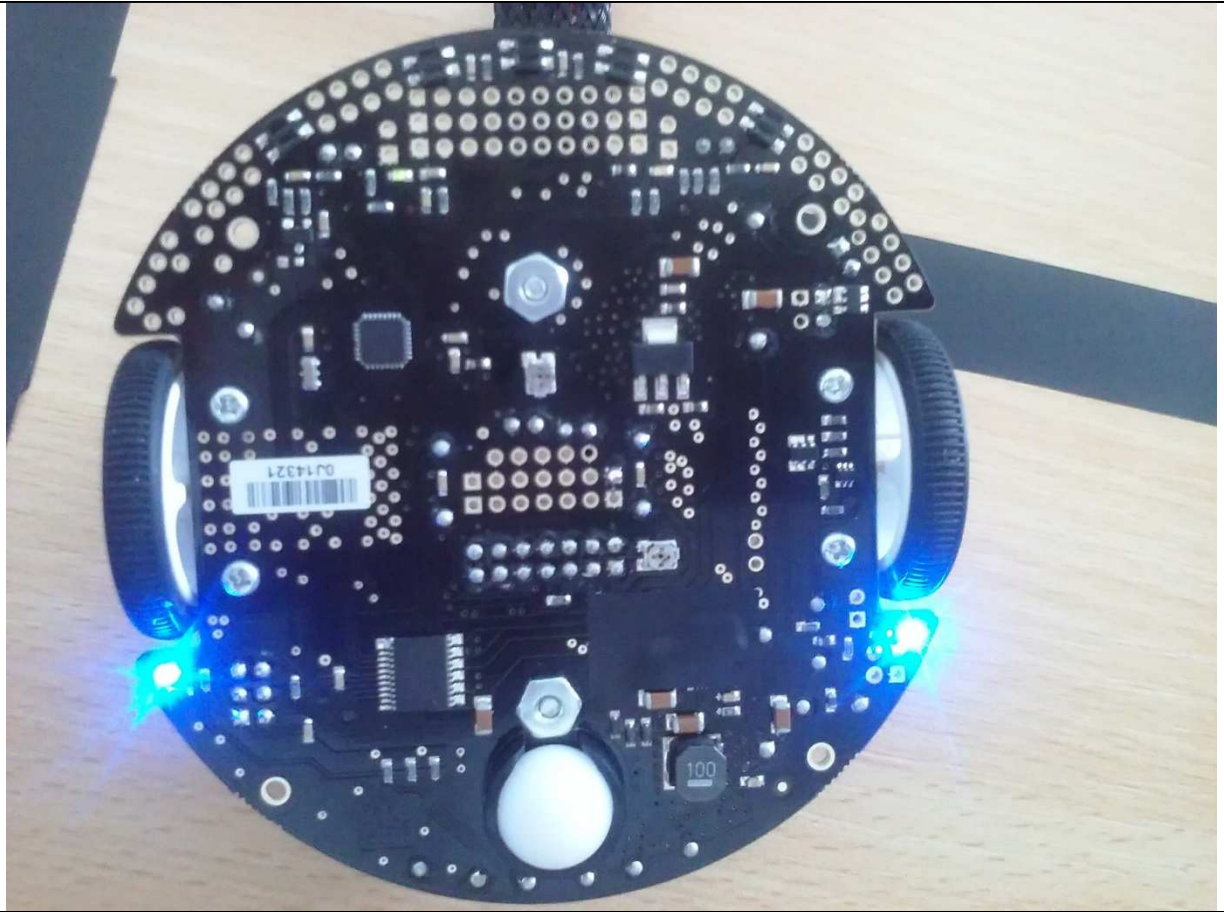

3pi damaged

Top view

3pi damaged

Bottom view

3pi damaged

Bottom view- IR LEDS that never turn on

A other 3pi **NOT** dammaged

Bottom view- IR LEDS turning on