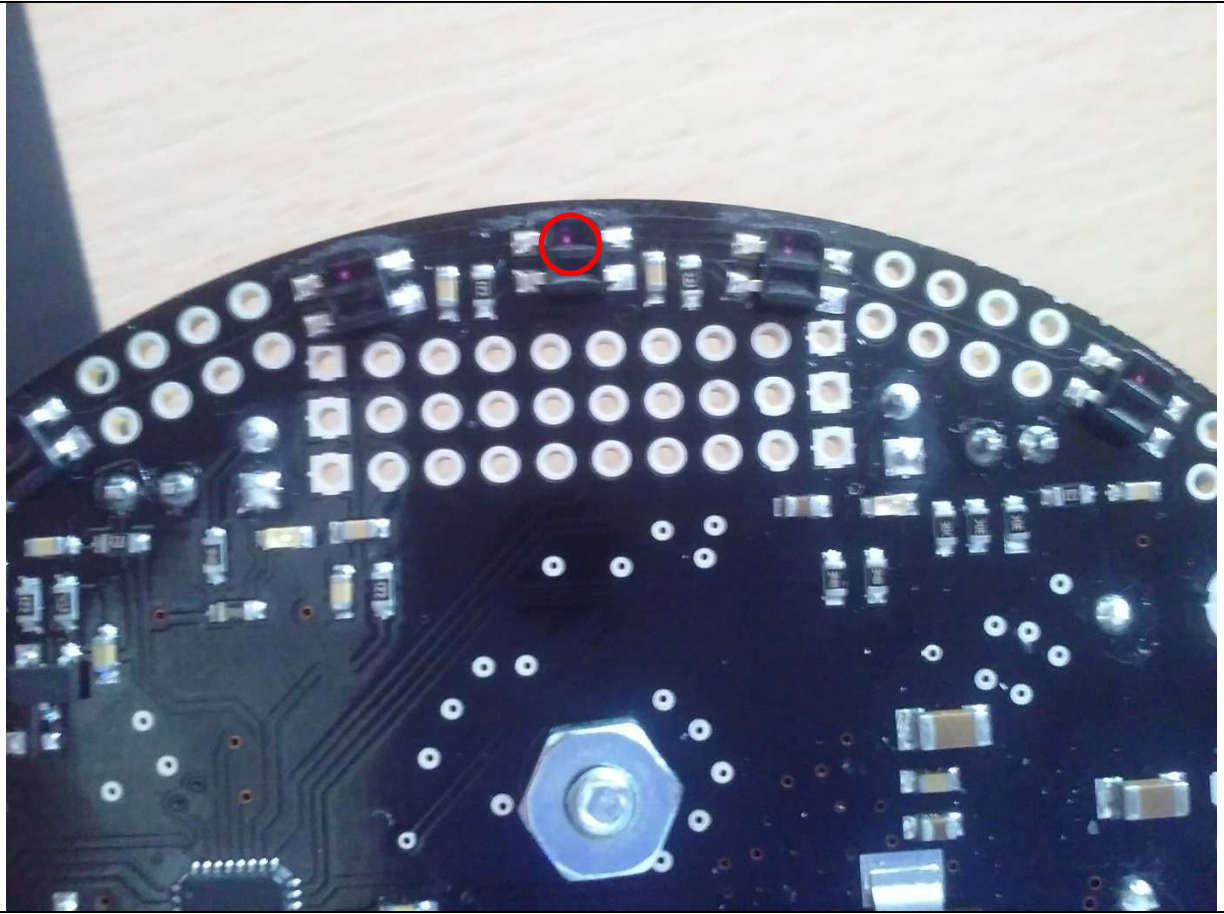

3pi damaged

Top view

3pi damaged

Bottom view

3pi damaged

Bottom view- IR LEDS that never turn on

A other 3pi **NOT** dammaged

Bottom view- IR LEDS turning on