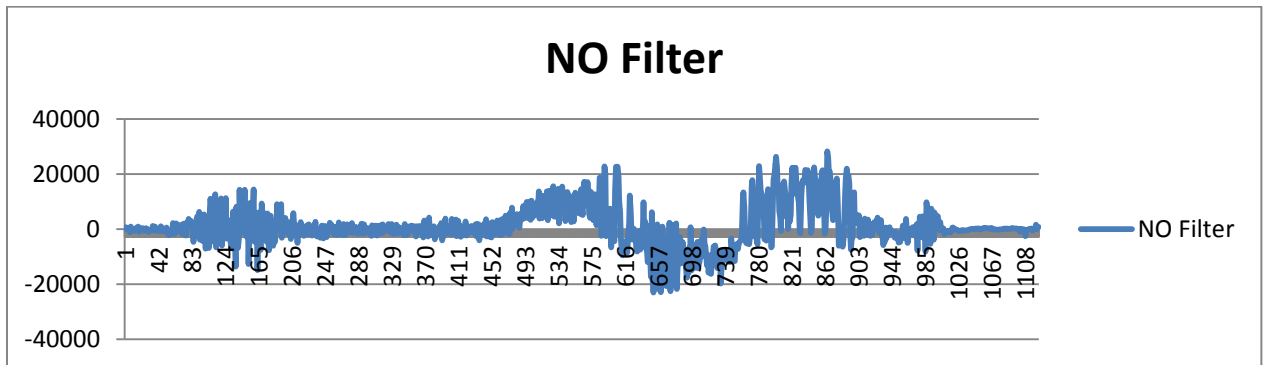

MPU6050 and motor noise

Filter 44 Hz

Filter 21 Hz

Filter 10 Hz

Filter 5 Hz