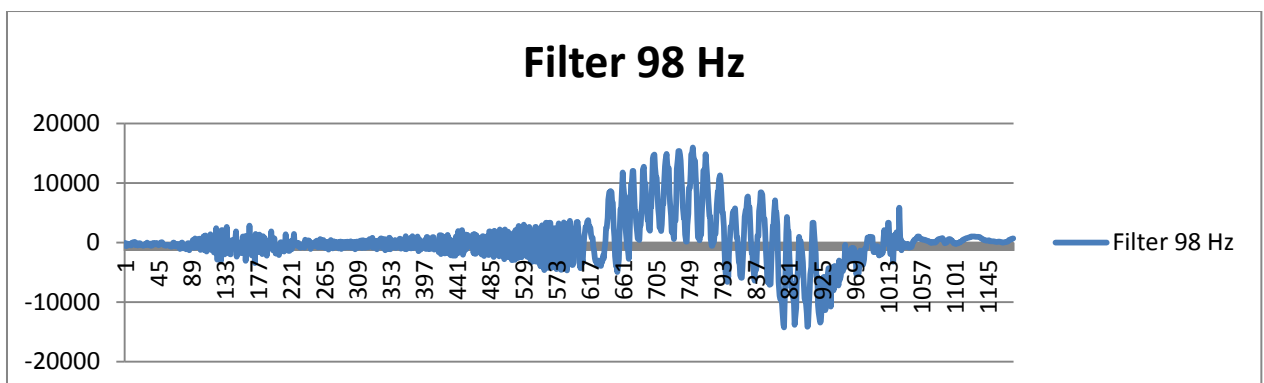

MPU6050 and motor noise

Filter 44 Hz

Filter 21 Hz

Filter 10 Hz

Filter 5 Hz