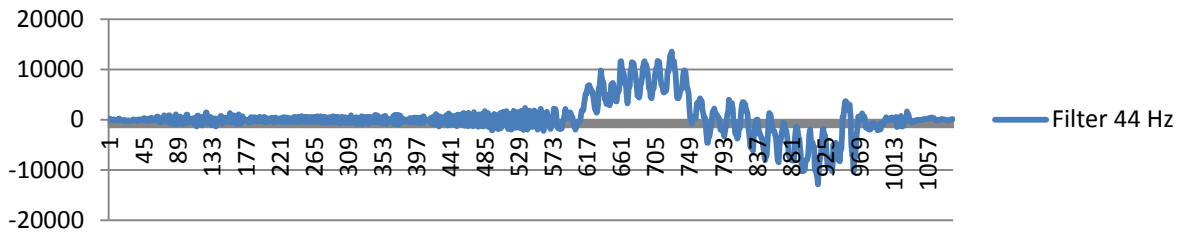

MPU6050 and motor noise

Filter 44 Hz

Filter 21 Hz

Filter 10 Hz

Filter 5 Hz