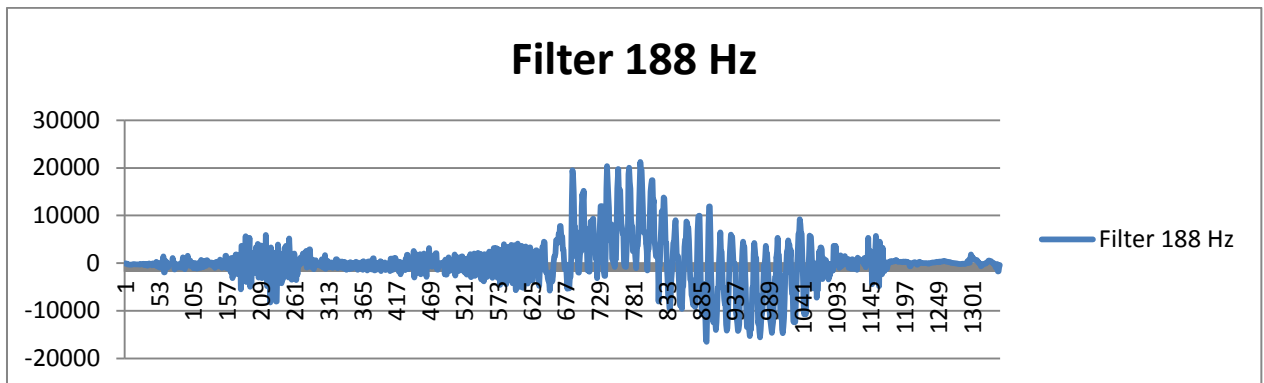

MPU6050 and motor noise

Filter 44 Hz

Filter 21 Hz

Filter 10 Hz

Filter 5 Hz