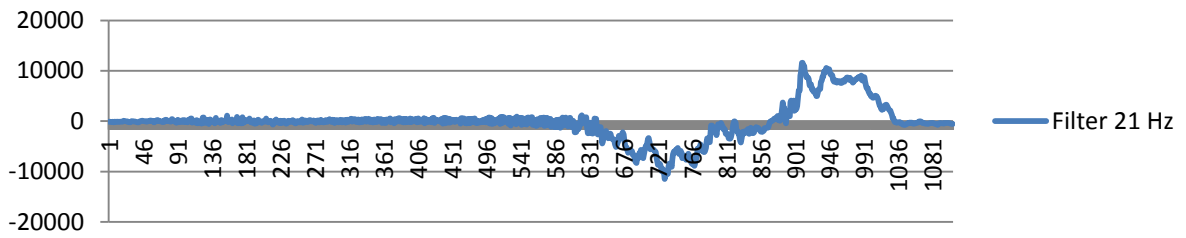

MPU6050 and motor noise

Filter 44 Hz

Filter 21 Hz

Filter 10 Hz

Filter 5 Hz