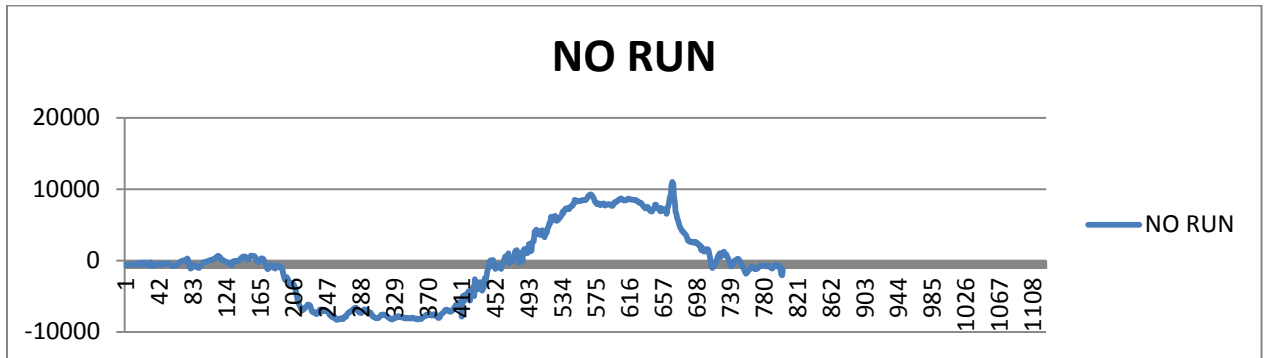

MPU6050 and motor noise

Filter 44 Hz

Filter 21 Hz

Filter 10 Hz

Filter 5 Hz