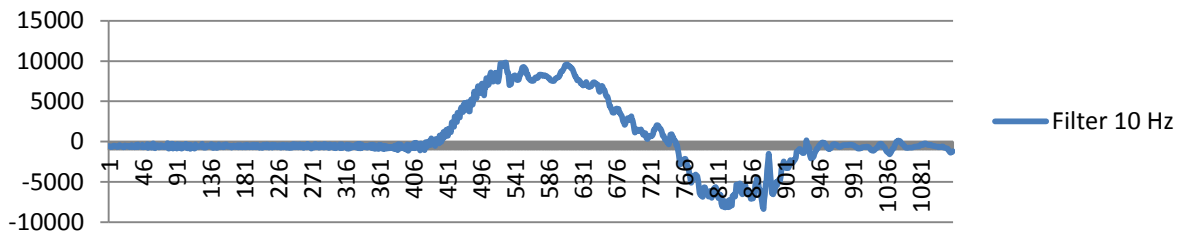

MPU6050 and motor noise

Filter 44 Hz

Filter 21 Hz

Filter 10 Hz

Filter 5 Hz