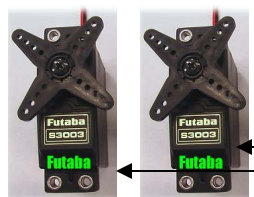

Left Drive motor

Pan and tilt

Dimension Engineering
Saber tooth 2x25

Pan and tilt

Camera select

Right Drive motor