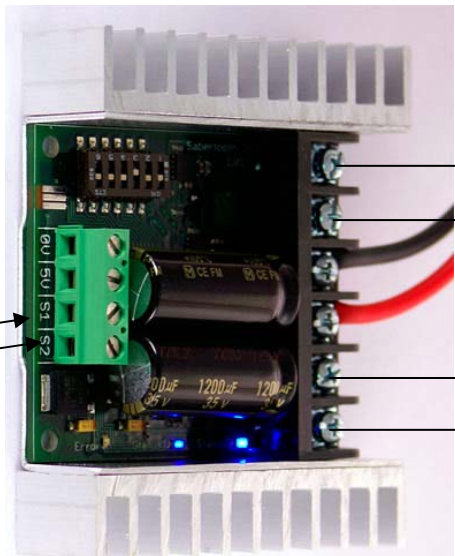

Left Drive motor

Pan and tilt

Dimension Engineering
Saber tooth 2x25

Pan and tilt

Camera select

Right Drive motor