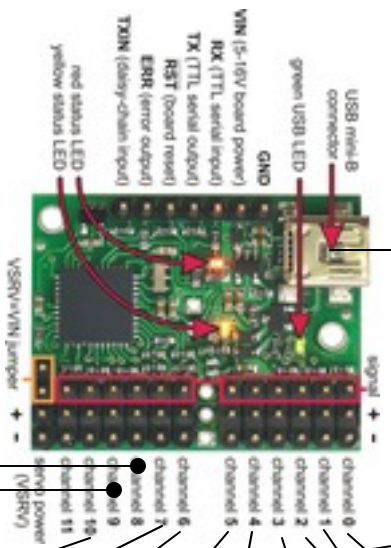

Left Drive motor

Pan and tilt

Dimension Engineering
Saber tooth 2x25

Pan and tilt

Camera select

Right Drive motor