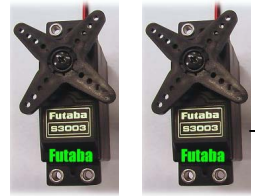

Left Drive motor

Pan and tilt

Dimension Engineering
Saber tooth 2x25

Pan and tilt

Camera select

Right Drive motor